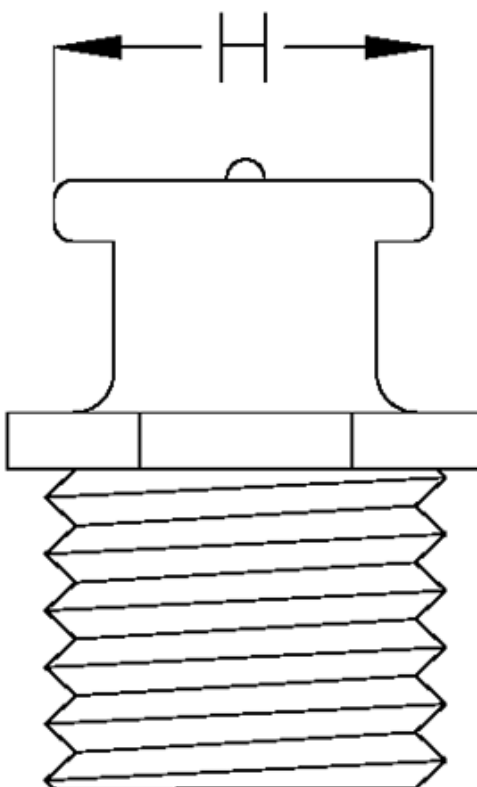

Article number: 53093101

Description: KLEE Button head lubrication nipple DIN 3404
M1 head \varnothing 16mm, G1/8

Measures

H = 16
Thread = G1/8